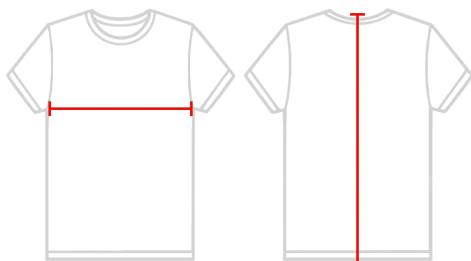

#210400 **YOUTH** B-CORE L/S YOUTH TEE

- 100% Polyester moisture management/antimicrobial performance fabric
- Self fabric collar
- Badger sport paneled shoulder for maximum movement
- Double-needle hem with tack
- Badger heat seal logo on left sleeve

COLORS

SPECIFICATIONS

Color	XS	S	M	L	XL
Piece Weight measured in pounds	0.25	0.25	0.25	0.25	0.25
Spec Body Length measured in inches	21	23	25	26	27
Spec Chest Width measured in inches	15	16	17	18	19
Case Count # of units per case	36	36	36	36	36

HOW TO MEASURE

These product specifications reference a product's measurements. For sizing information and guidance, please reference our sizing charts.

BODY LENGTH

Measured from the top of the shoulder to bottom of the back.

CHEST WIDTH

Measured across the chest at its fullest part while laid flat.